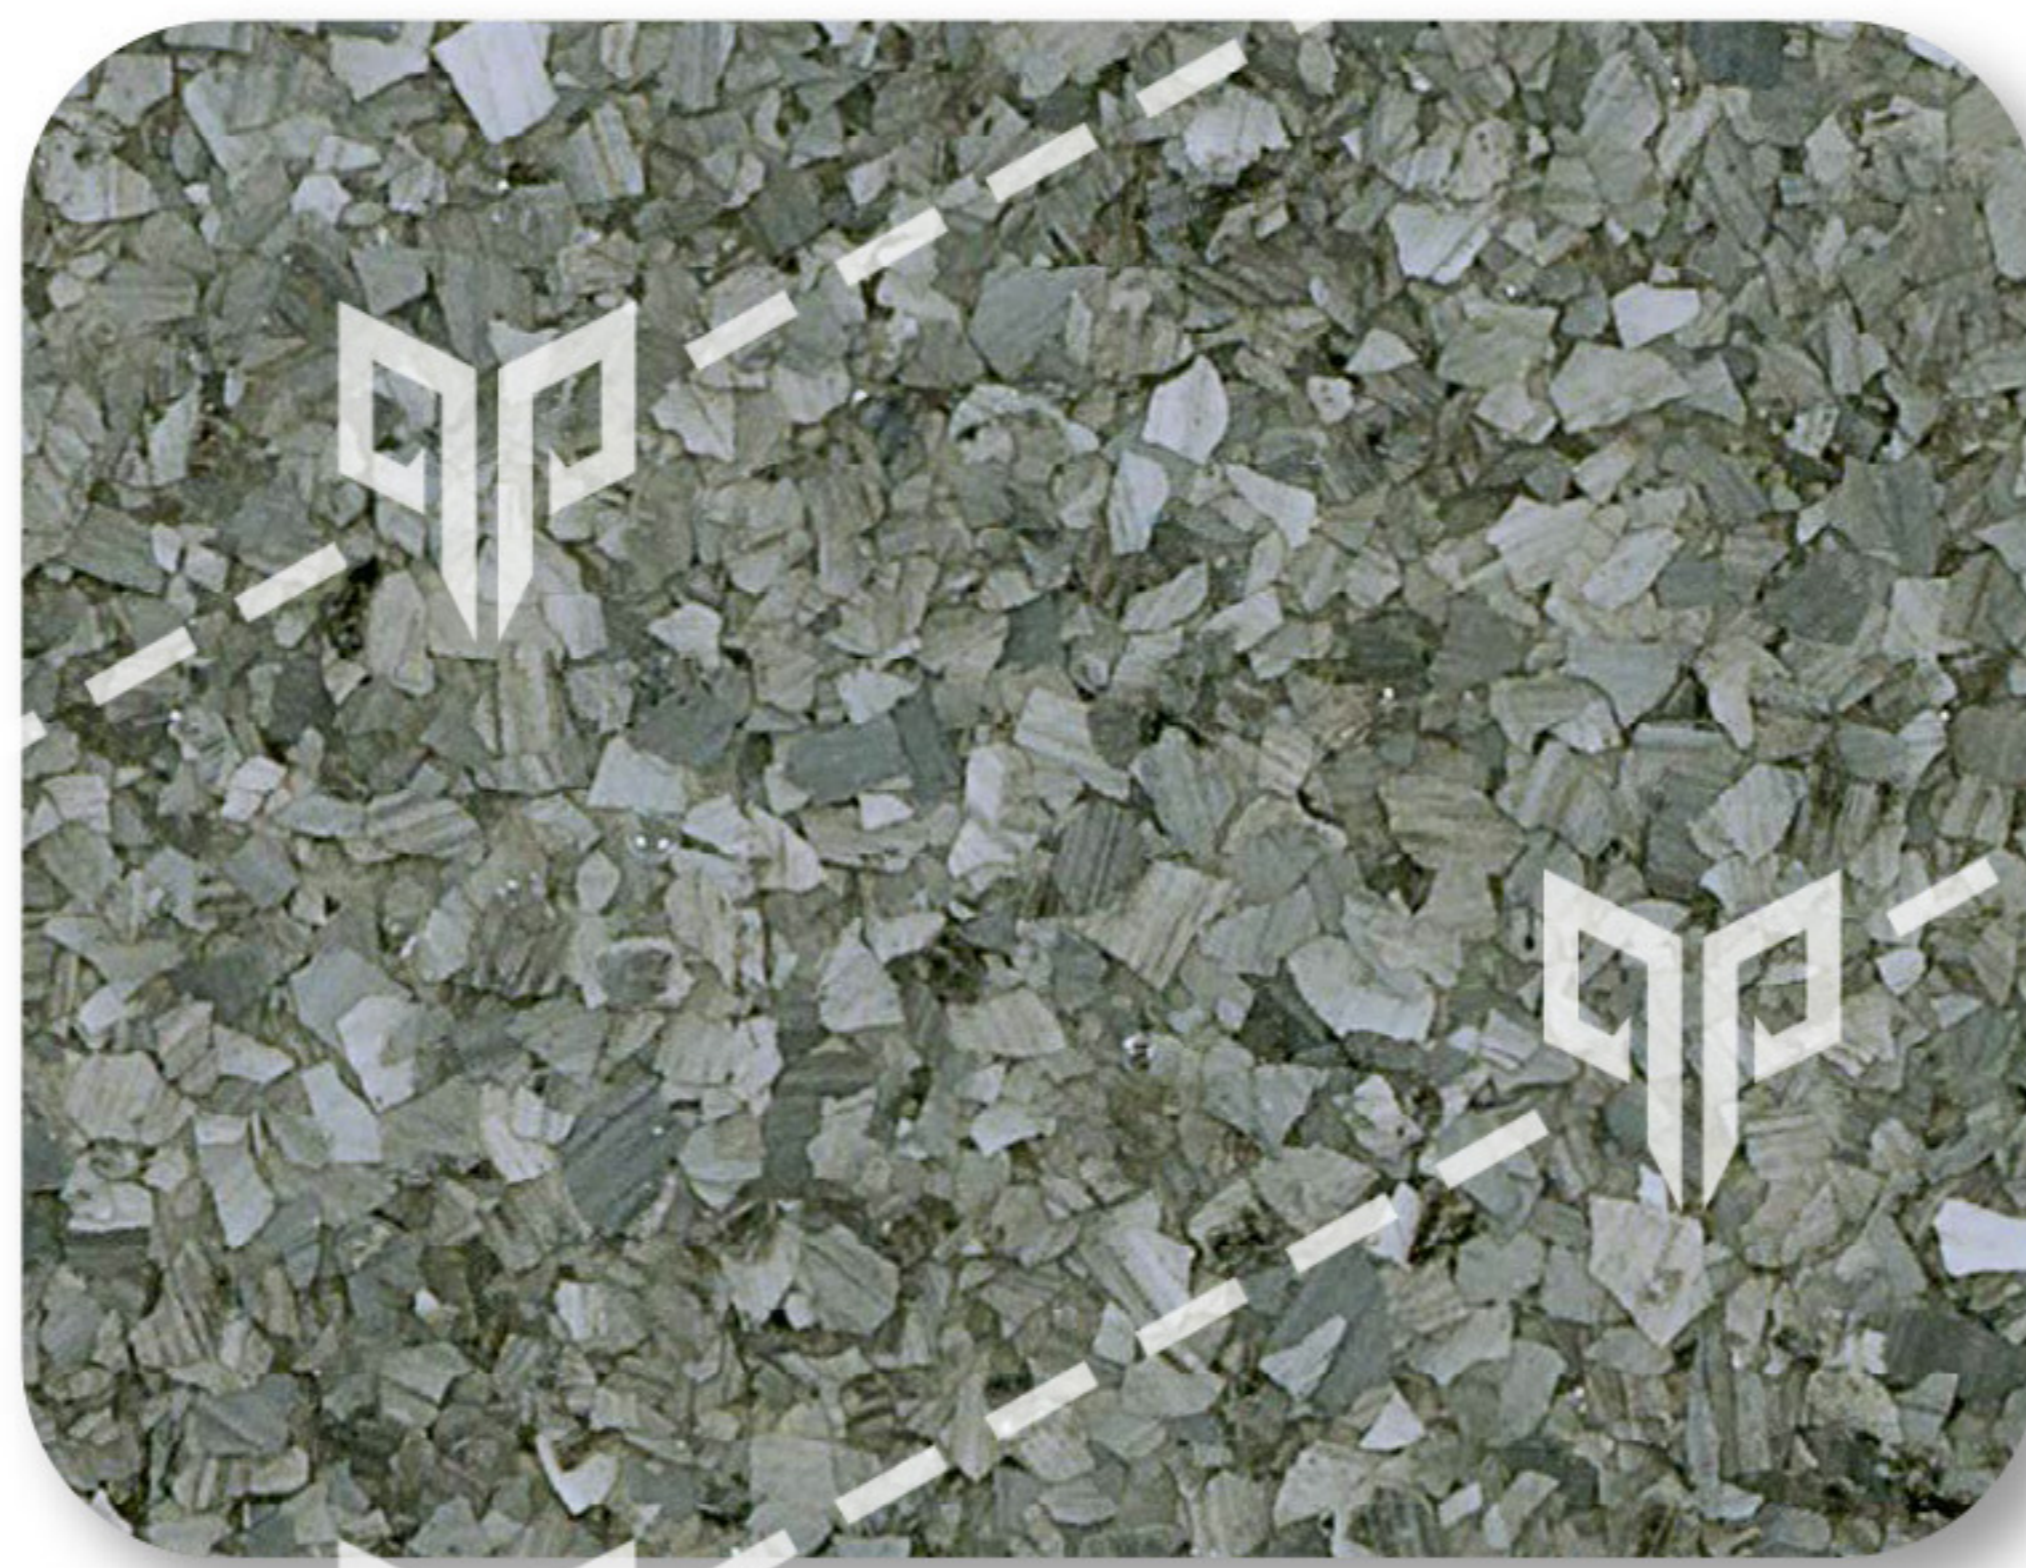

# PRO POLISH

**PRO FLAKE** "Signature Series" -1/8"

COLOR GUIDE

Schiba Gray

Lanai Gray

Dolerite

Oahu Brown

Pali Brown

Oahu Garnet

Kona Beige

Maui Blue-Gray

Maui Blue