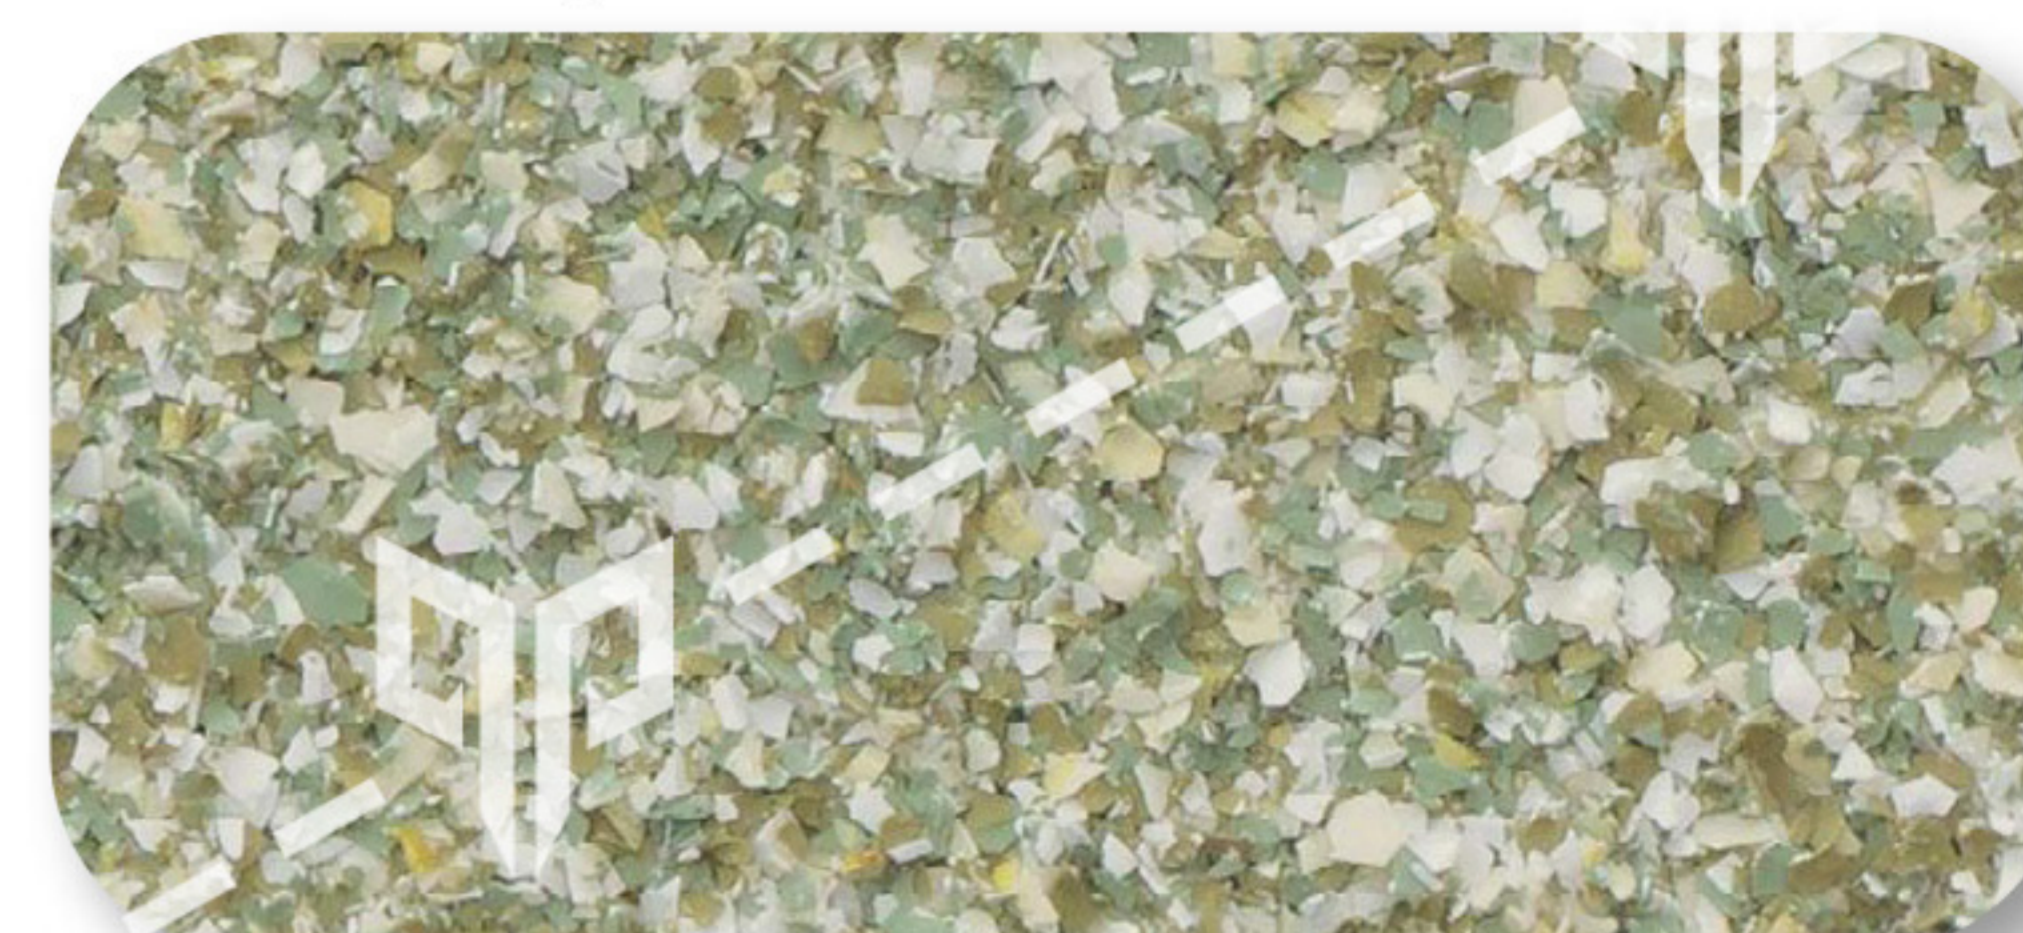

pf-701 Hillside