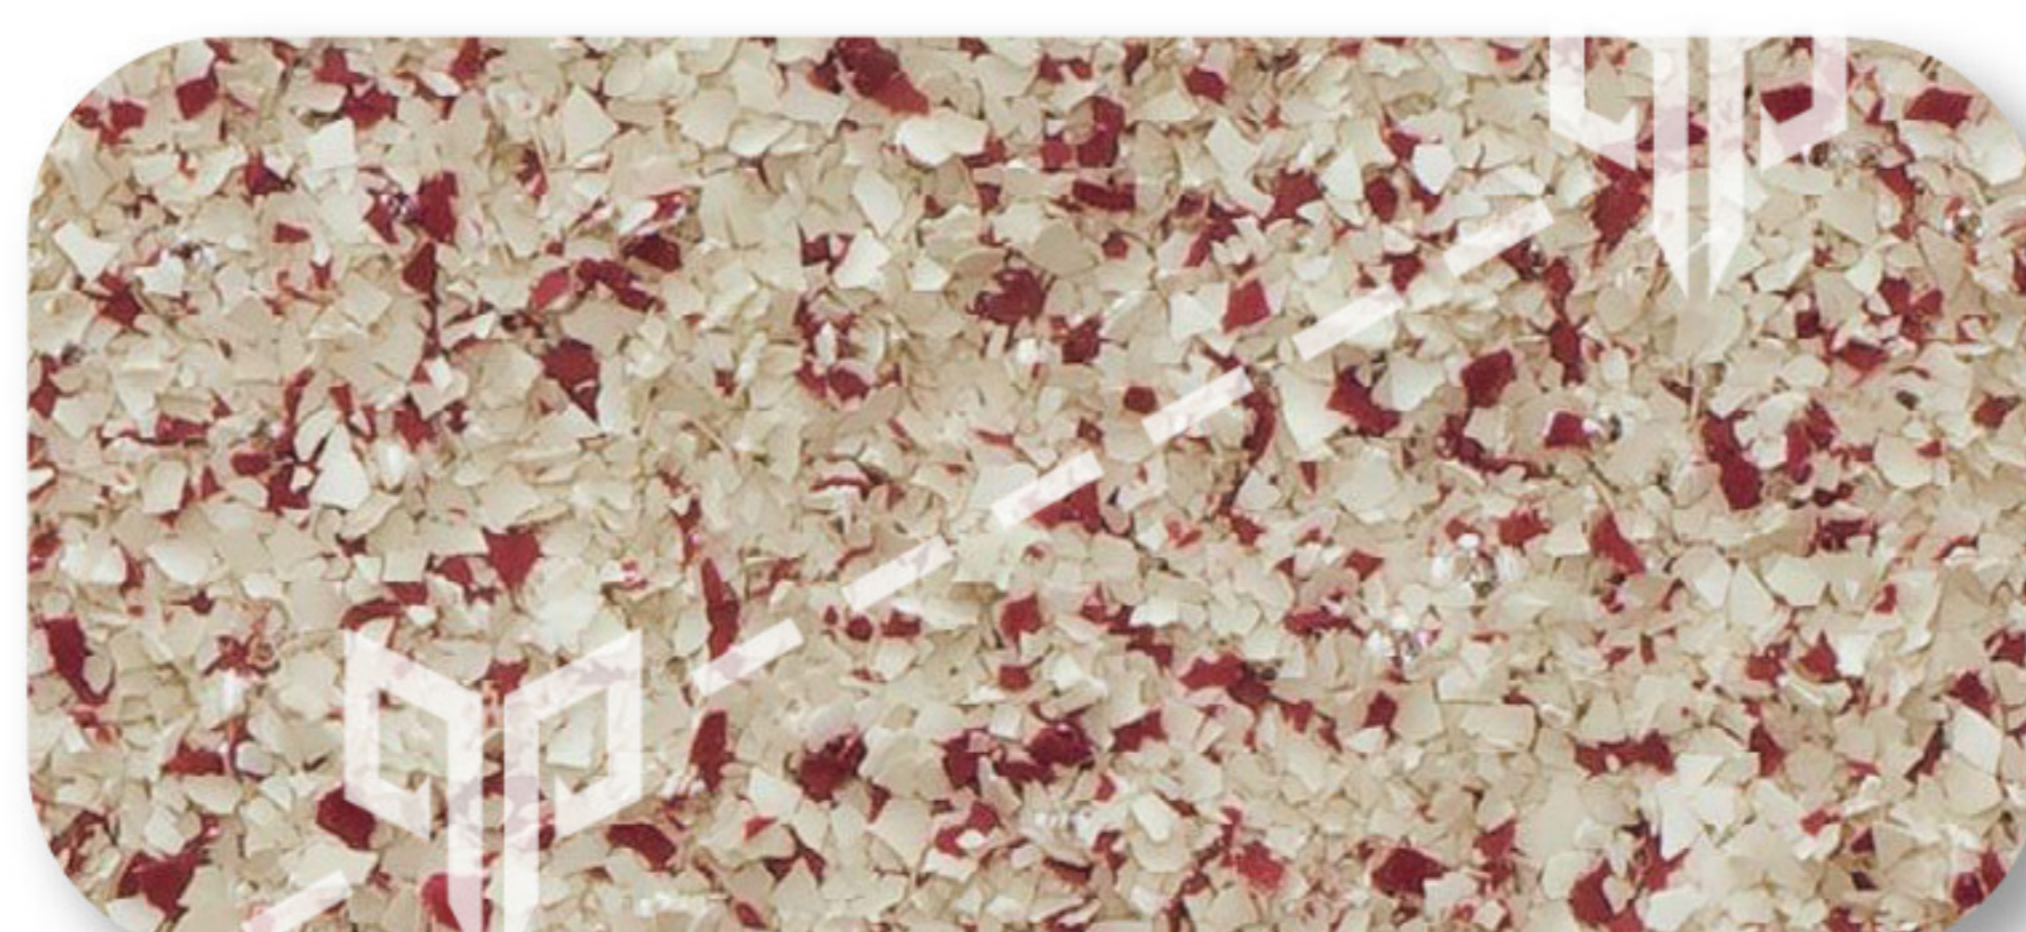

PRO POLISH

PRO FLAKE "Standard Series" Macro-1/16"

COLOR GUIDE

pf-427 Stonehenge

pf-616 Wombat

pf-715 Nightfall

pf-802 Seamist

pf-702 Iceberg

pf-311 Huckleberry

pf-609 Morning Dew

pf-421 Shoreline

pf-114 Pembroke

pf-1001 Moth

pf-808 Clover

pf-701 Hillside

pf-0441 Country Road