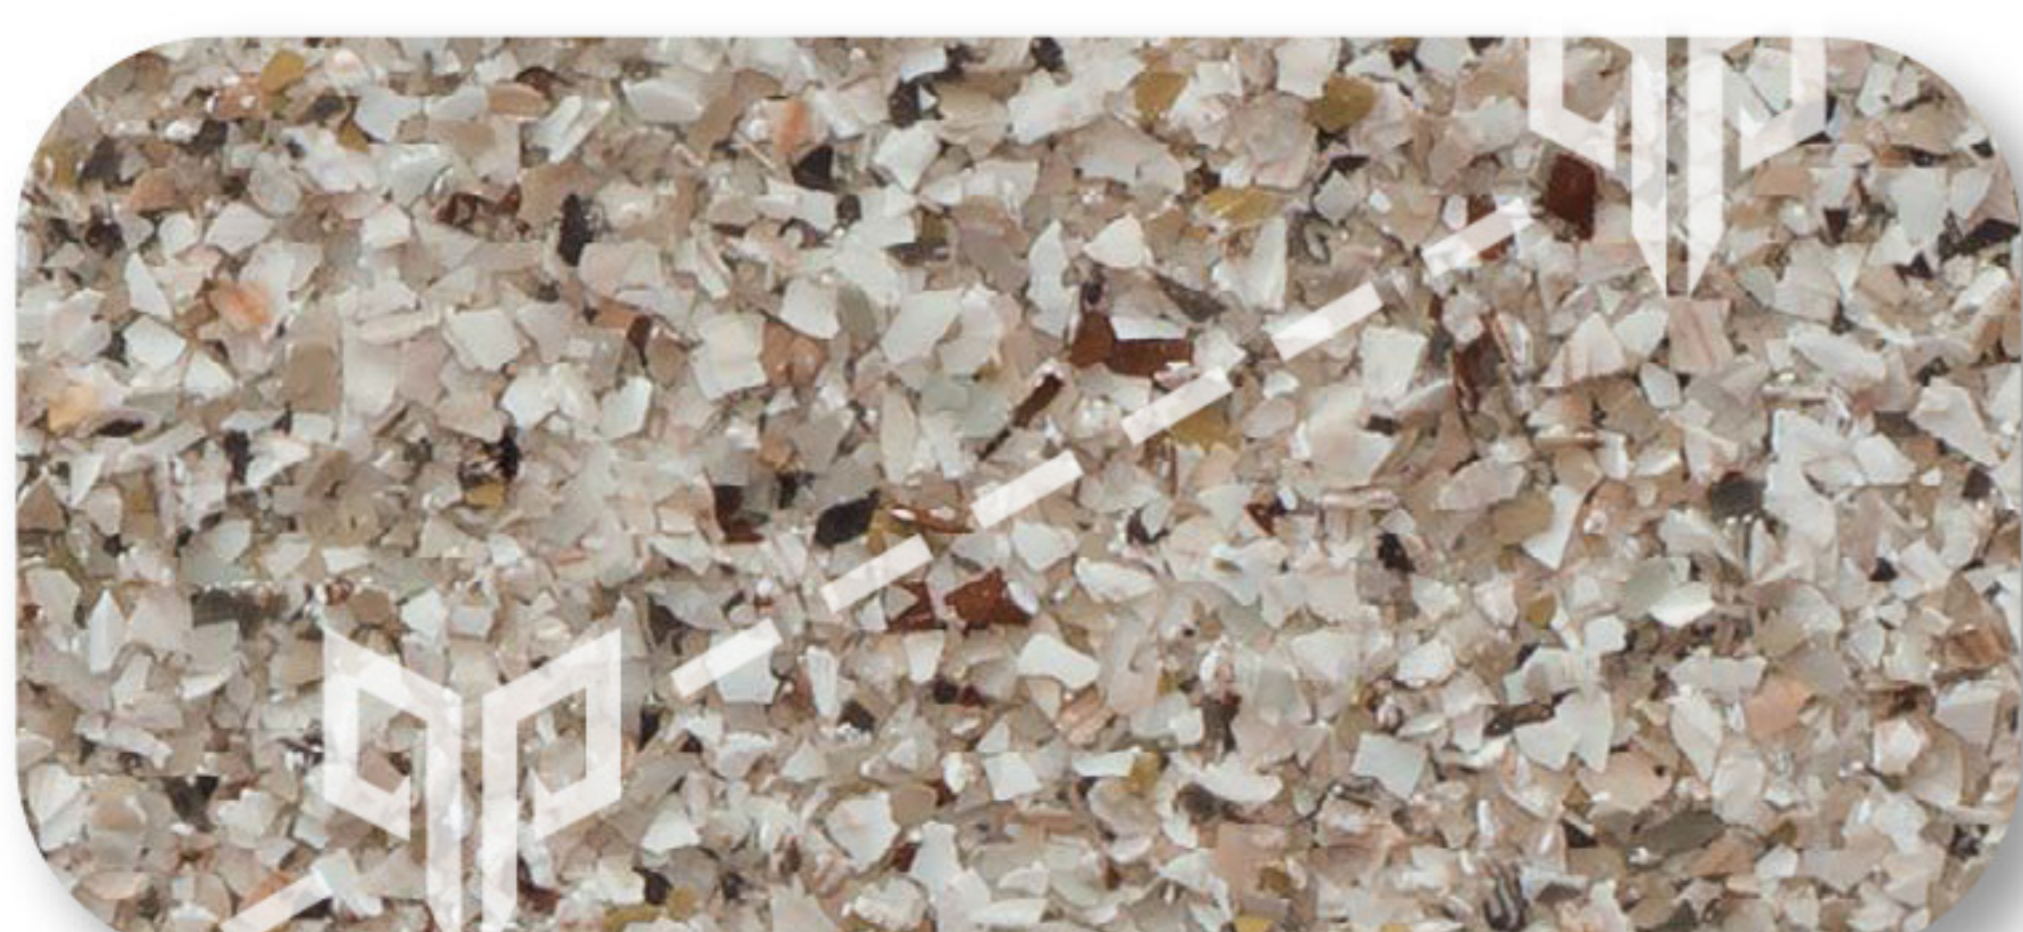

pf-0441 Country Road